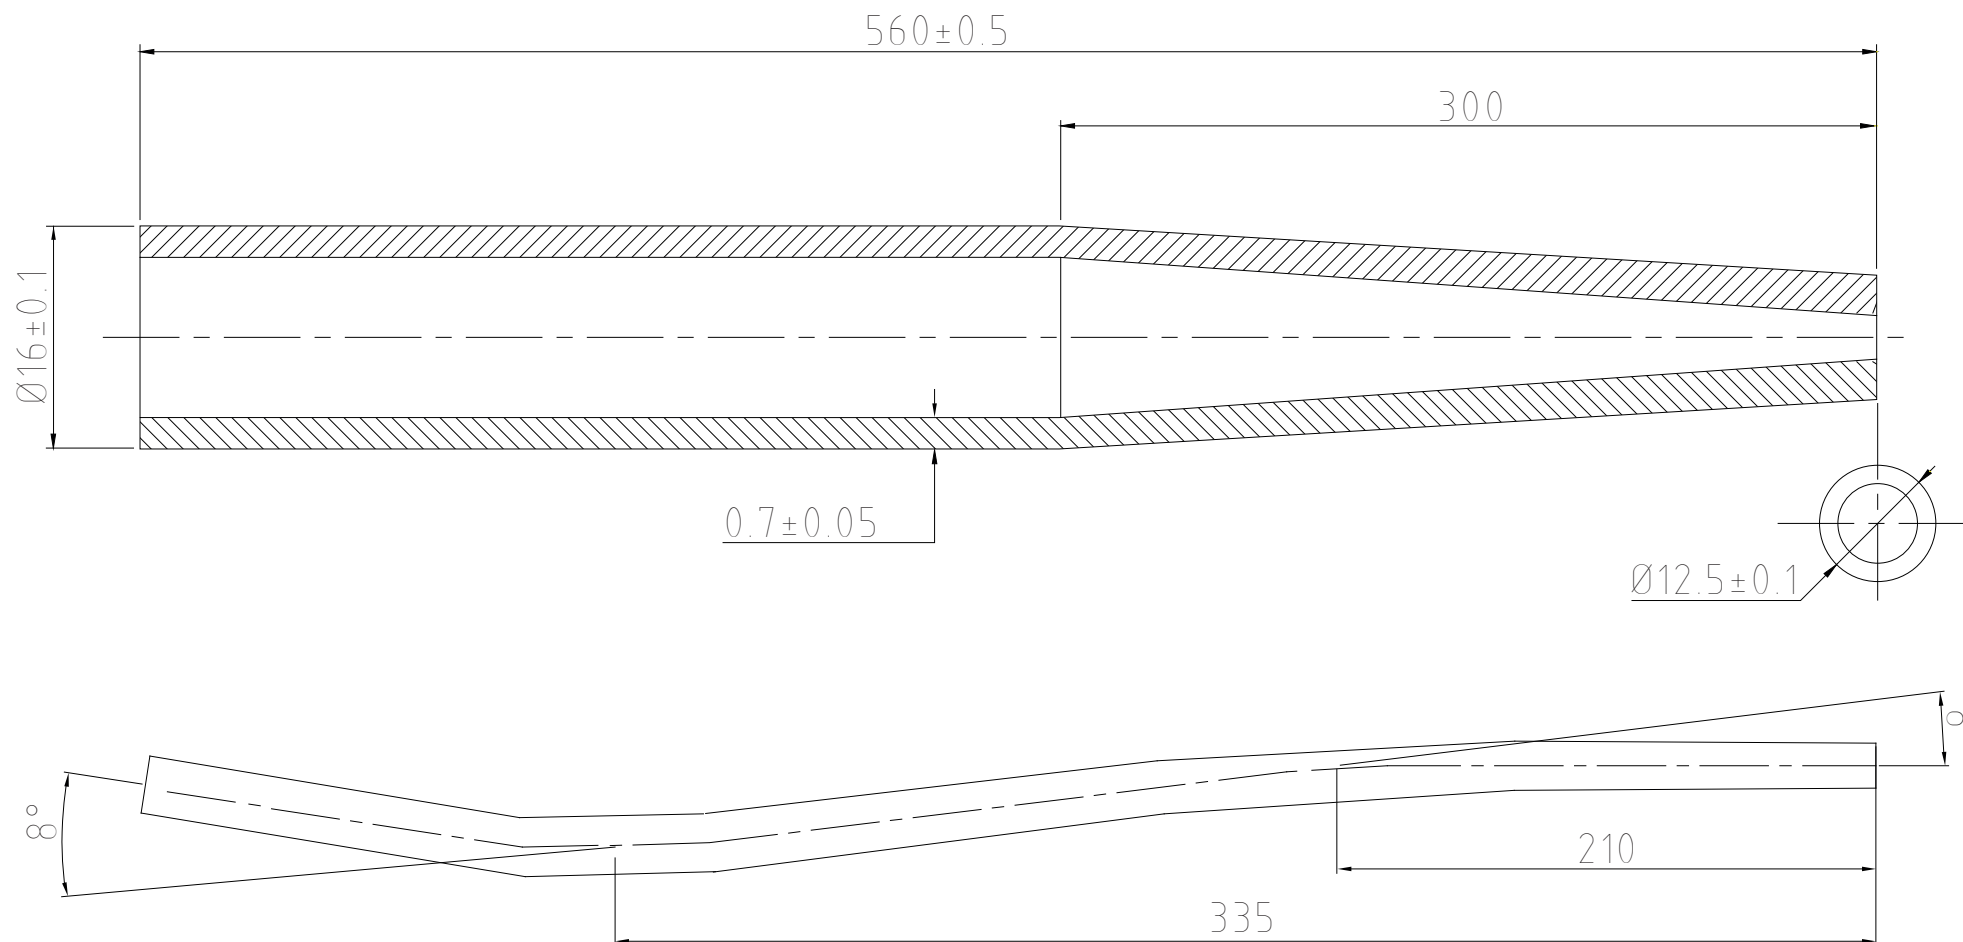

ZON615560133CR

| SEAT Stays | Zona Set | Release 20/07/2017*

*Tube specifications may be subject to change at any time without prior notice
please double check referring to updated catalogue on Columbus web site