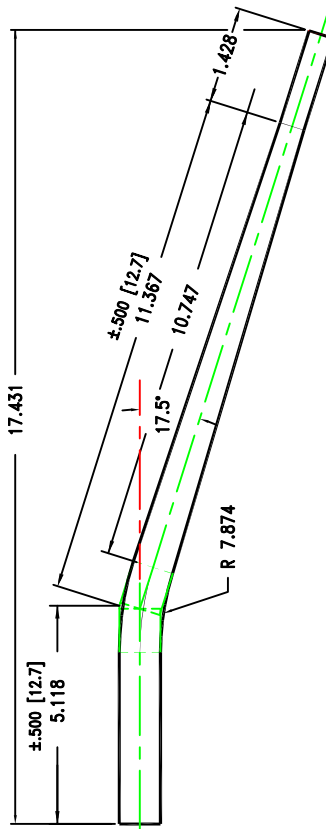

ONE END BENT AND OVALED

TRUE TEMPER 8275 TOURNAMENT DRIVE
SUITE 200
MEMPHIS, TN 38125 (901) 746-2000

DESCRIPTION:

CHAIN STAY (LH)

PART FAMILY:

TK270921