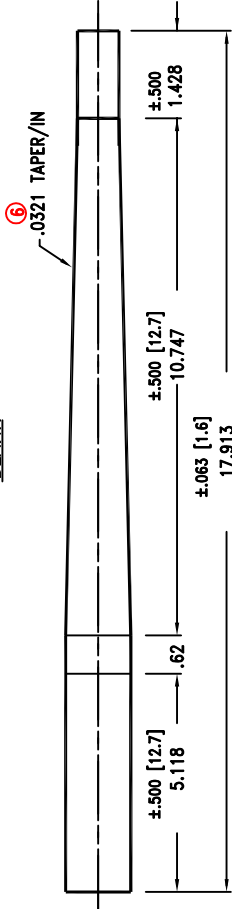

ONE END BENT AND OVALED

TRUE TEMPER 8275 TOURNAMENT DRIVE
SUITE 200
MEMPHIS, TN 38125 (901) 746-2000

DESCRIPTION:

CHAIN STAY (LH)

PART FAMILY:

TK270921