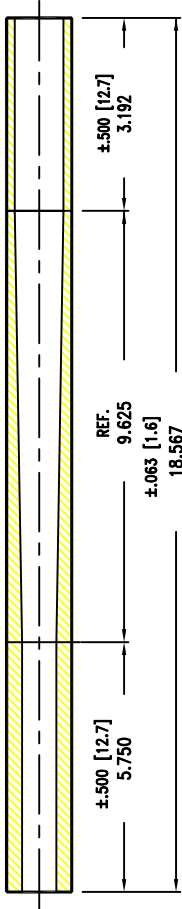

ONE END BENT AND OVALED

TRUE TEMPER 8275 TOURNAMENT DRIVE
SUITE 200
MEMPHIS, TN 38125 (901) 746-2000

DESCRIPTION:

CHAIN STAY (LH)

PART FAMILY:

TK270921