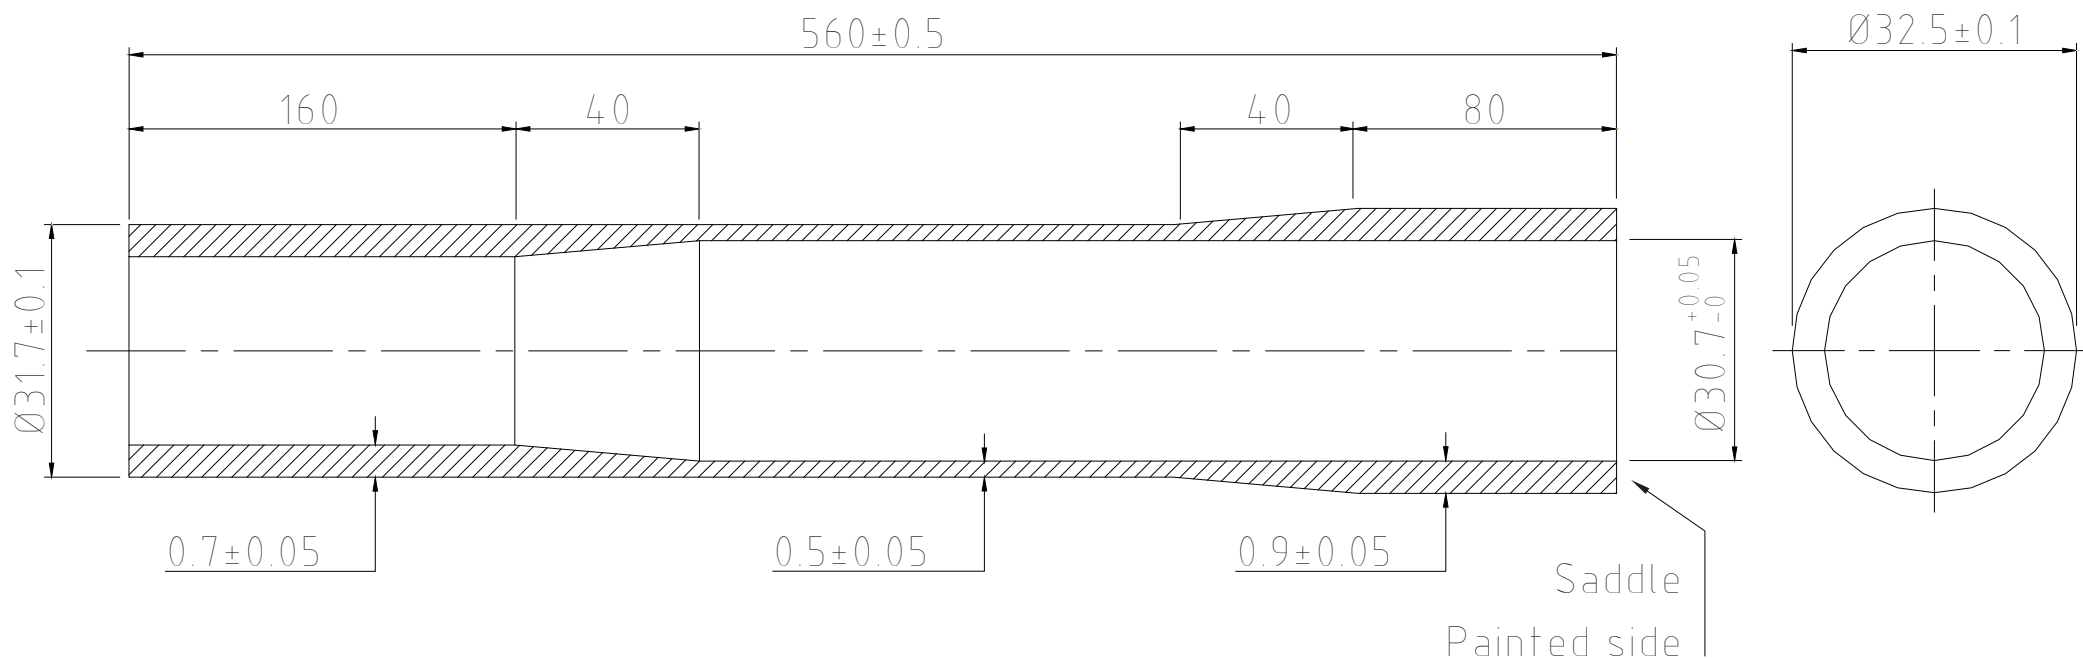

SLFM13560001

| SEAT Tube | HSS Set | Release 20/07/2017*

*Tube specifications may be subject to change at any time without prior notice please double check referring to updated catalogue on Columbus web site

Not shorter
than 30mm

DO NOT
CUT