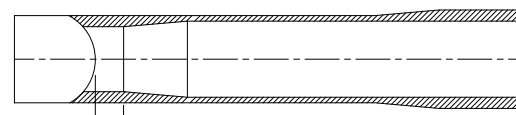

SLFM13560001

| SEAT Tube | HSS Set | Release 20/07/2017*

*Tube specifications may be subject to change at any time without prior notice please double check referring to updated catalogue on Columbus web site

Not shorter
than 30mm

DO NOT
CUT