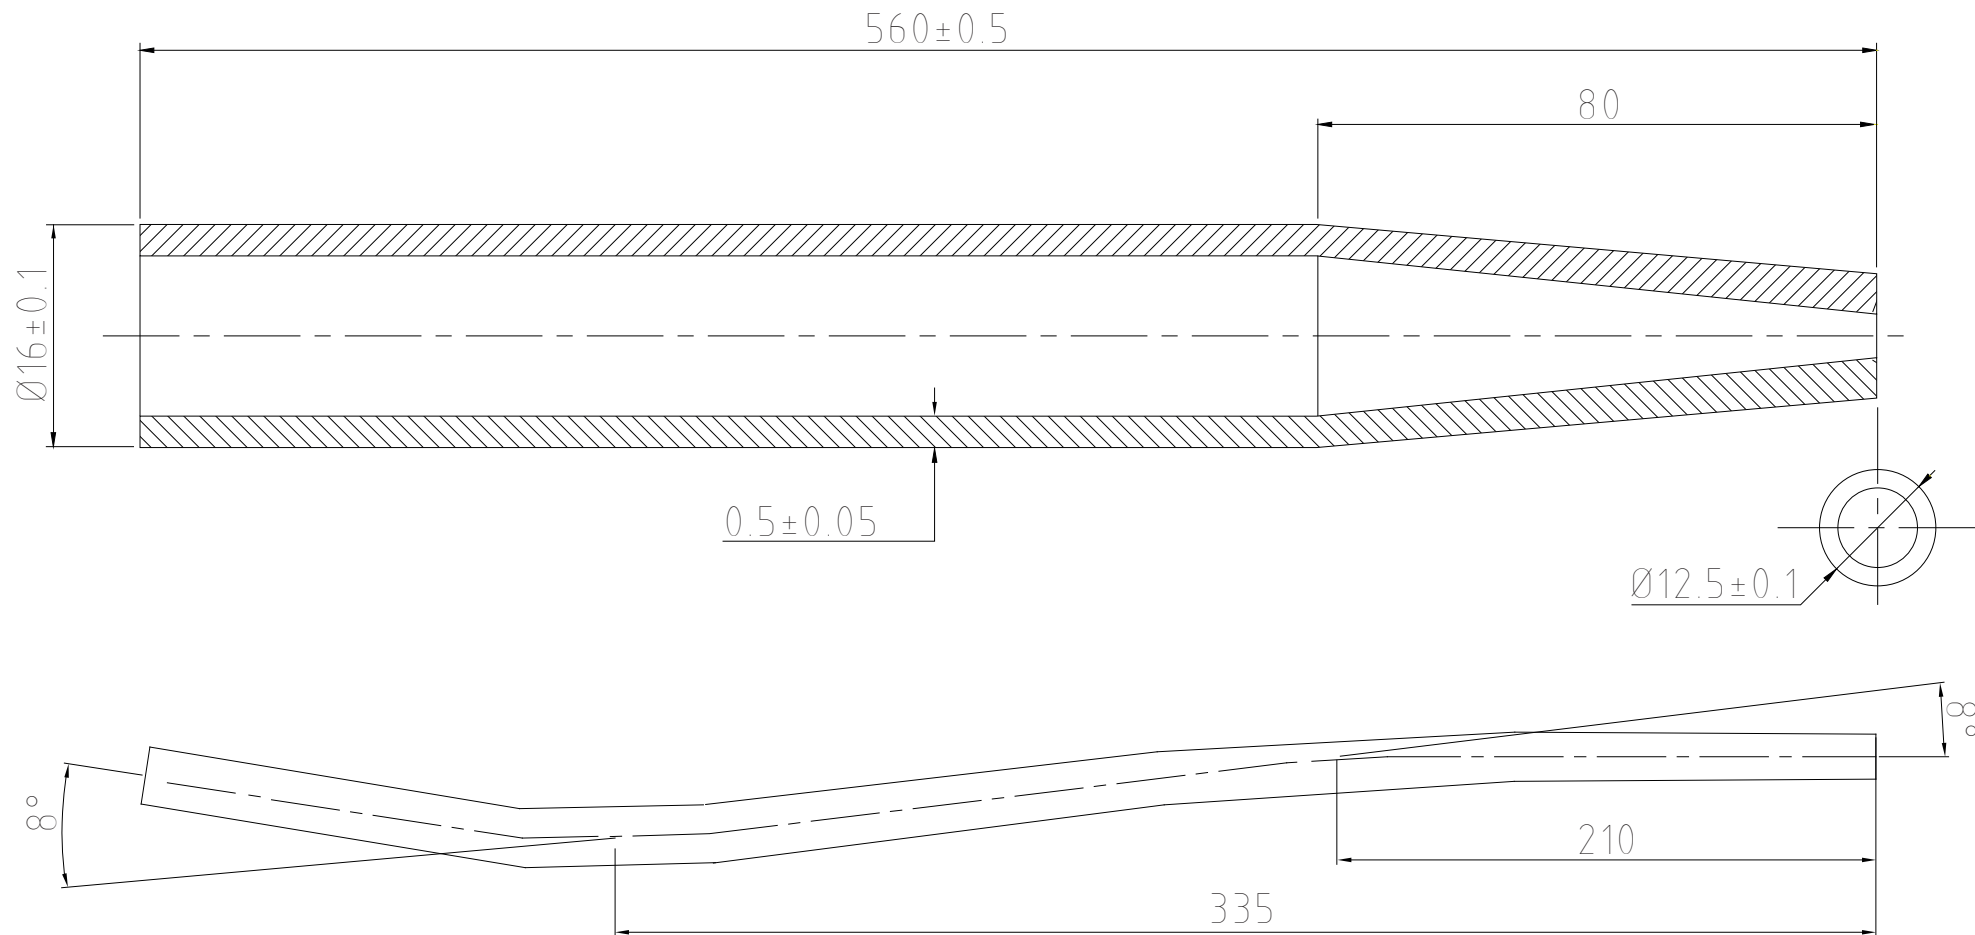

# XCR615560133CR

| SEAT Stays | XCRSet | Release 20/07/2017\*

\*Tube specifications may be subject to change at any time without prior notice  
please double check referring to updated catalogue on Columbus web site