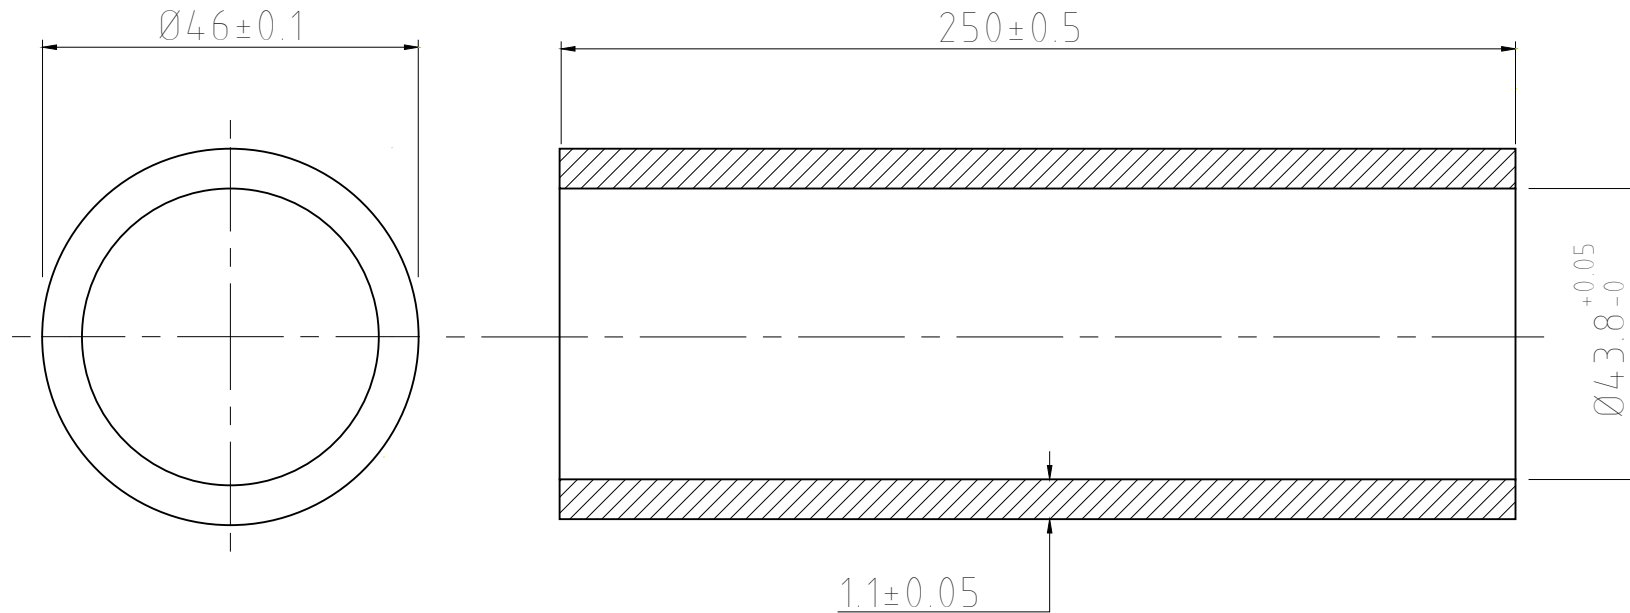

# XCRX18250

| HEAD Tube | XCR Set | Release 26/09/2017\*

**COMPATIBLE  
HEADSETS**

\*Tube specifications may be subject to change at any time without prior notice  
please double check referring to updated catalogue on Columbus web site