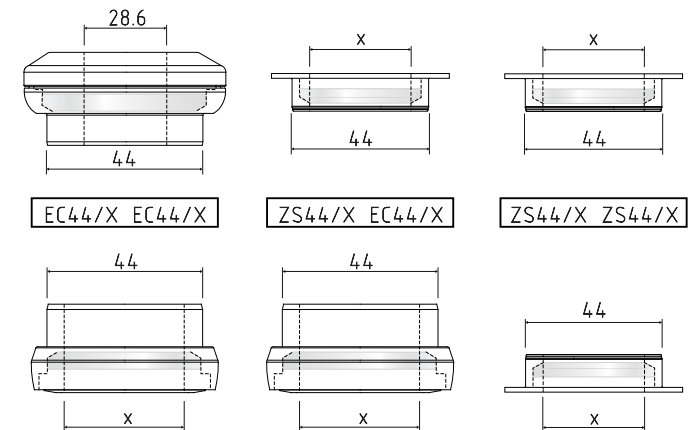

# XCRX18250

| HEAD Tube | XCR Set | Release 26/09/2017\*

**COMPATIBLE  
HEADSETS**

\*Tube specifications may be subject to change at any time without prior notice  
please double check referring to updated catalogue on Columbus web site