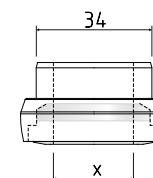

EC34/28.6 EC34/X