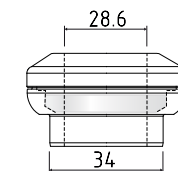

# XCRK18250

| HEAD Tube | XCR Set | Release 25/09/2017\*

\*Tube specifications may be subject to change at any time without prior notice please double check referring to updated catalogue on Columbus web site