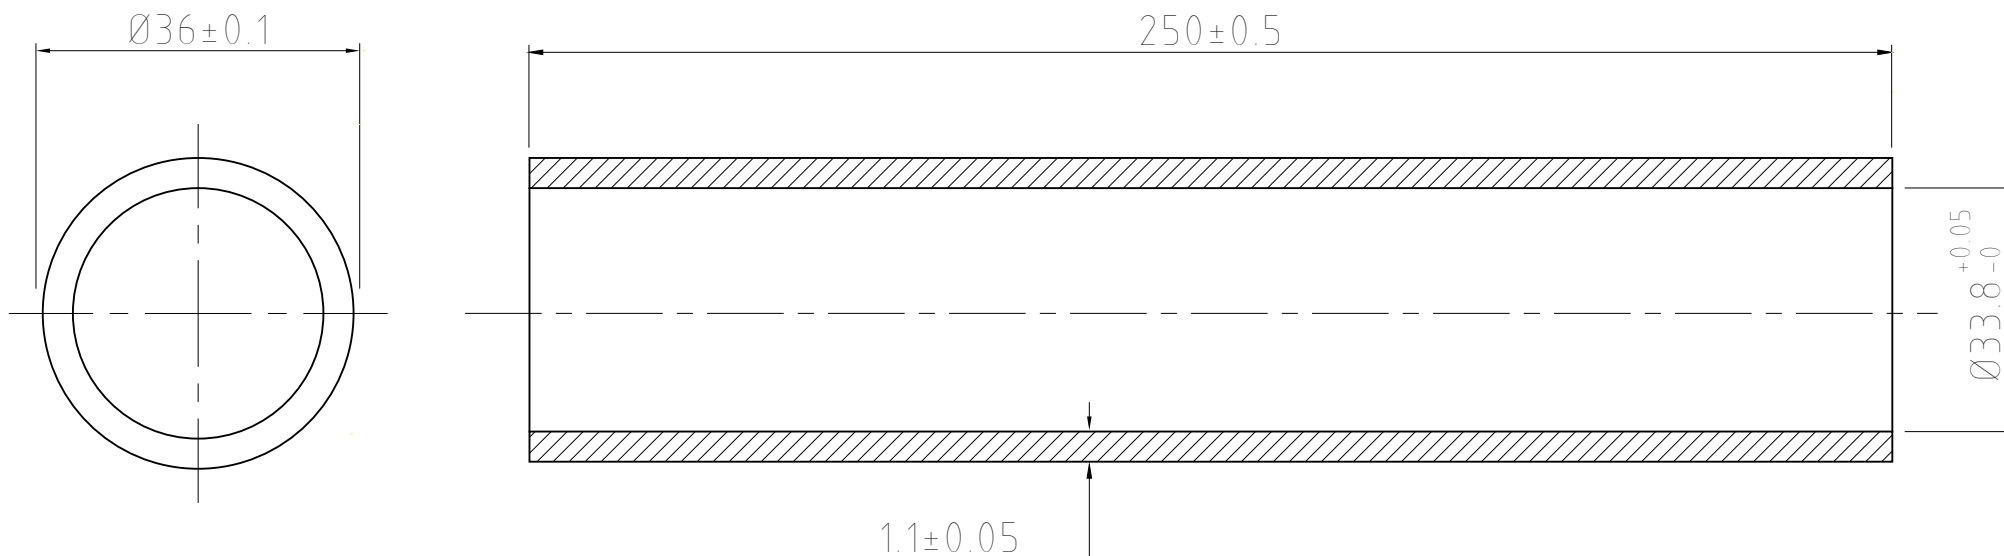

# XCRK18250

| HEAD Tube | XCR Set | Release 25/09/2017\*

\*Tube specifications may be subject to change at any time without prior notice please double check referring to updated catalogue on Columbus web site