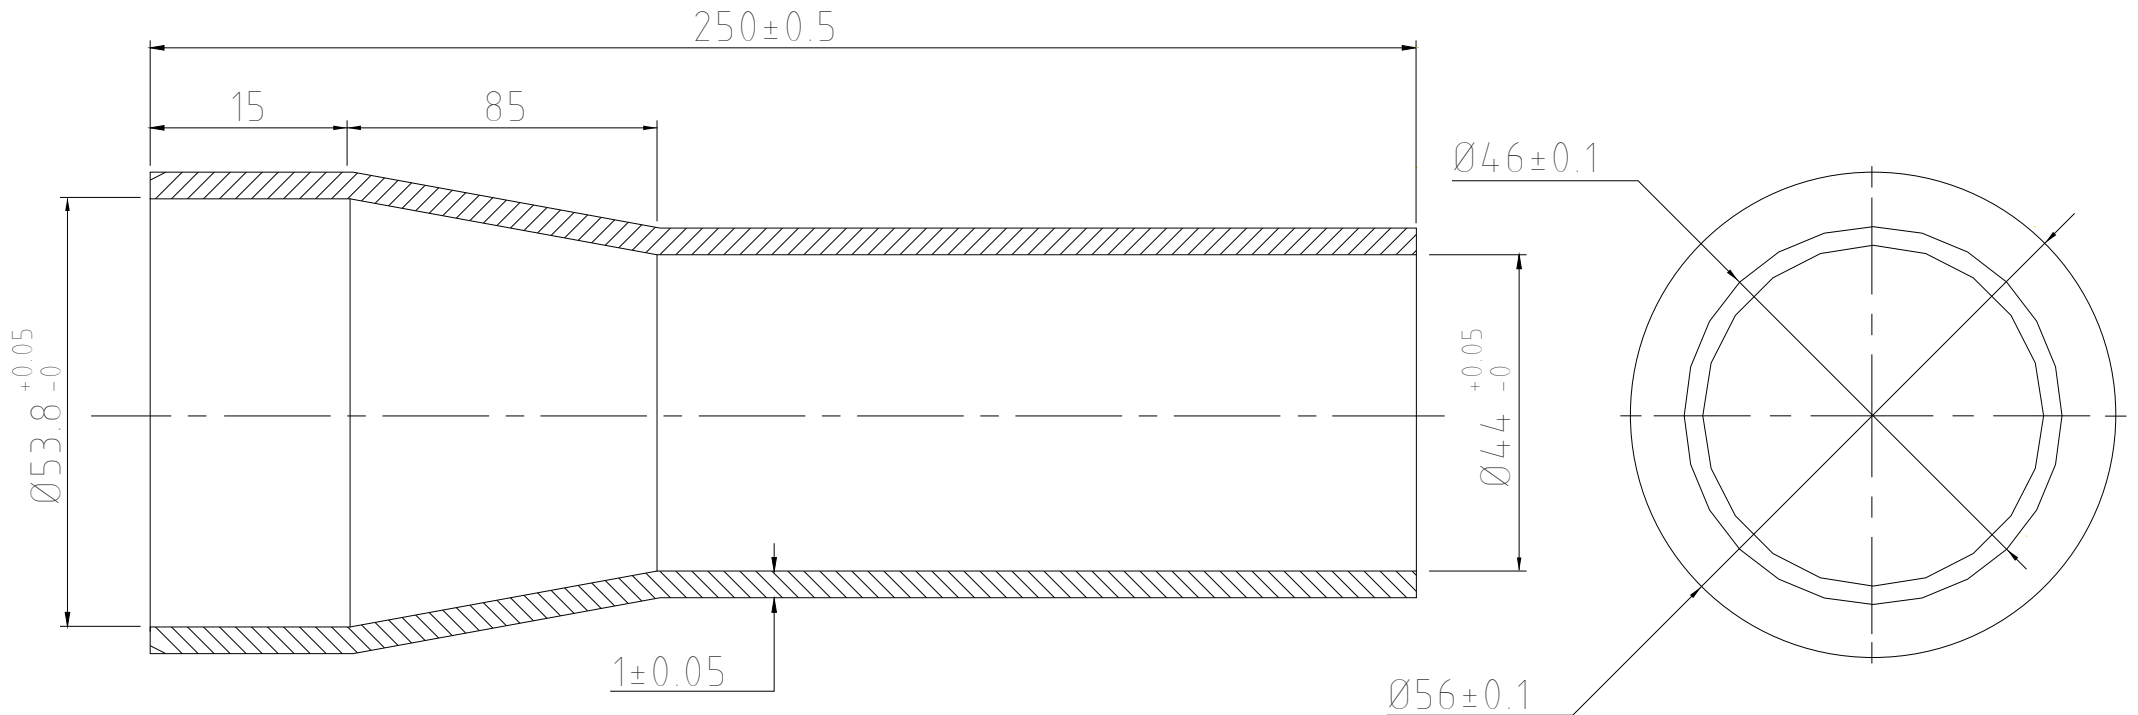

CYRT18250

| HEAD Tube | HSS Set | Release 20/07/2017*

*Tube specifications may be subject to change at any time without prior notice please double check referring to updated catalogue on Columbus web site