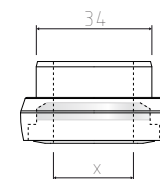

CYRK18600

| HEAD Tube | Zona Set | Release 20/07/2017*

EC34/28.6 EC34/X

**COMPATIBLE
HEADSETS**

*Tube specifications may be subject to change at any time without prior notice
please double check referring to updated catalogue on Columbus web site