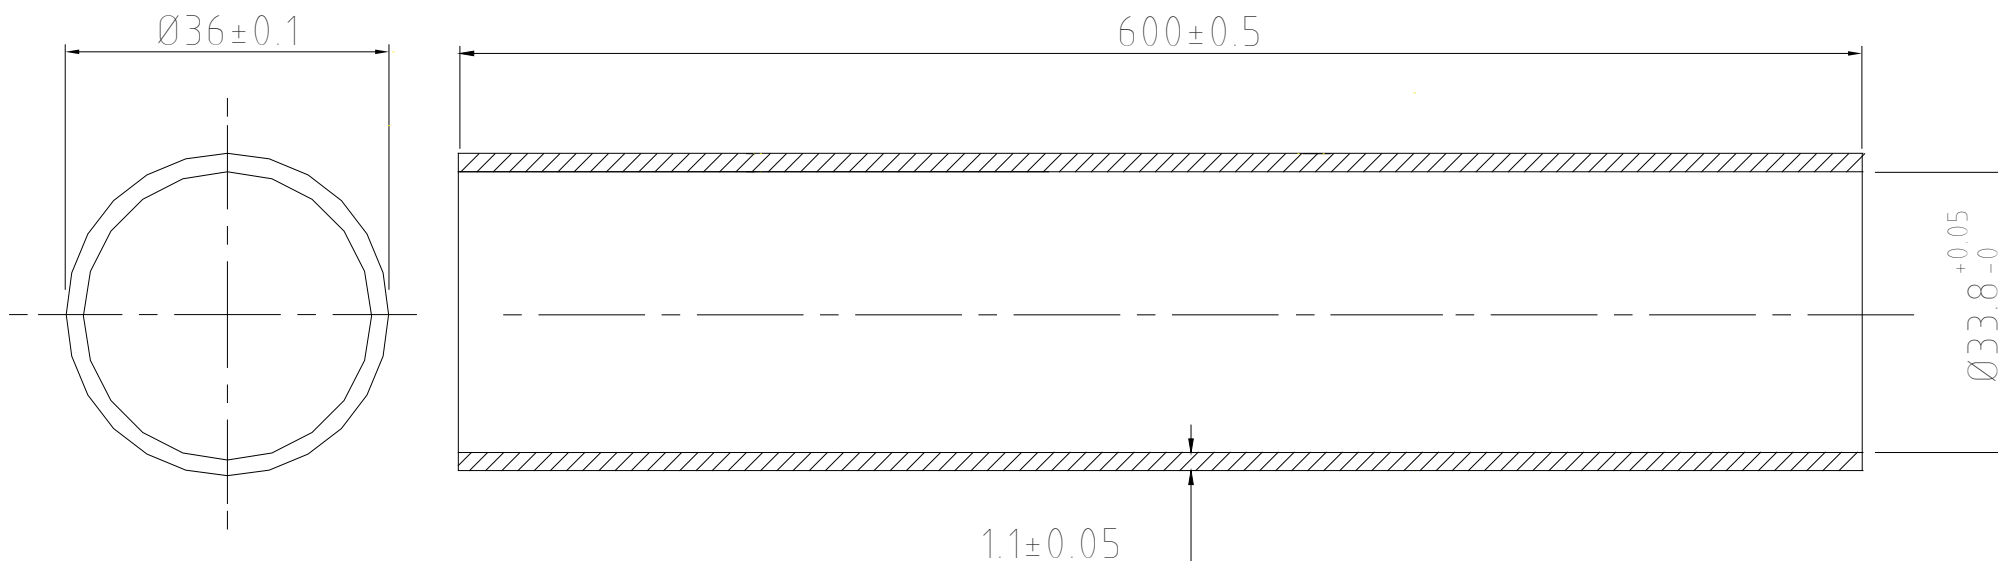

CYRK18600

| HEAD Tube | Zona Set | Release 20/07/2017*

EC34/28.6 EC34/X

**COMPATIBLE
HEADSETS**

*Tube specifications may be subject to change at any time without prior notice
please double check referring to updated catalogue on Columbus web site