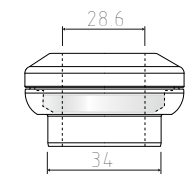

CYRK18600

| HEAD Tube | Zona Set | Release 20/07/2017*

EC34/28.6 EC34/X

**COMPATIBLE
HEADSETS**

*Tube specifications may be subject to change at any time without prior notice
please double check referring to updated catalogue on Columbus web site