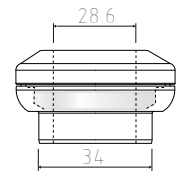

*Tube specifications may be subject to change at any time without prior notice please double check referring to updated catalogue on Columbus web site

COMPATIBLE HEADSETS