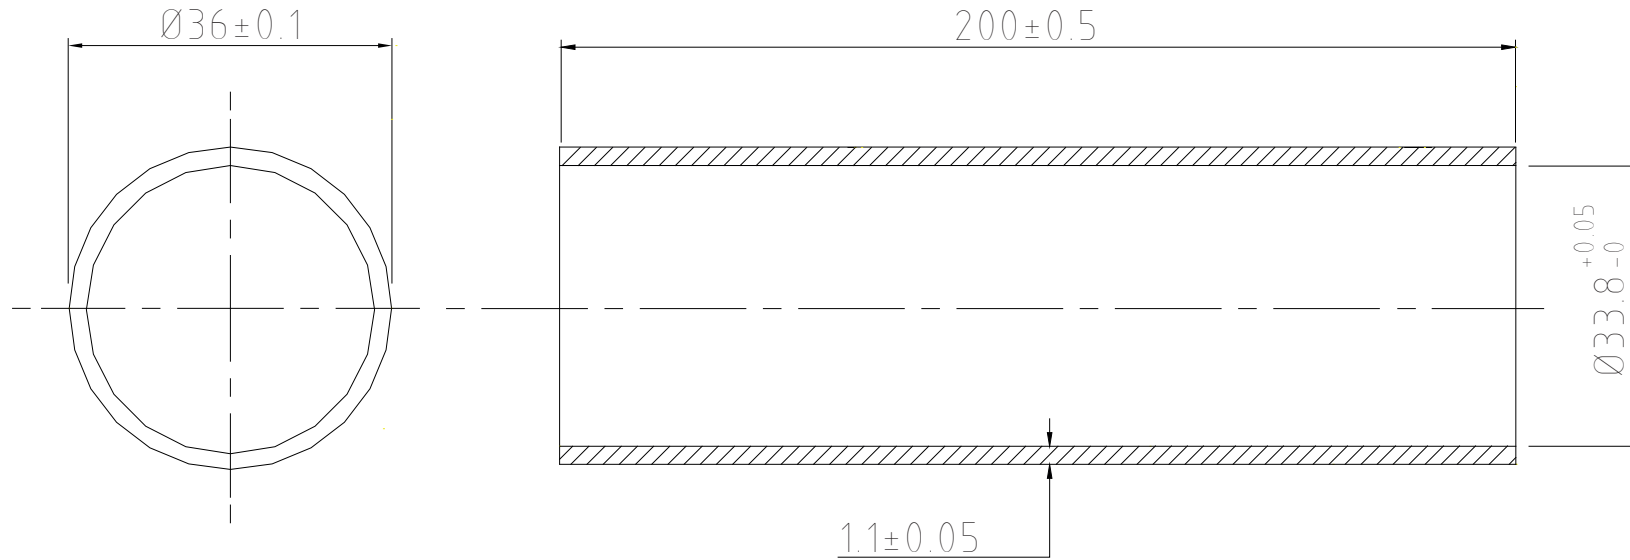

CYRK18200

| HEAD Tube | Zona Set | Release 20/07/2017*

*Tube specifications may be subject to change at any time without prior notice please double check referring to updated catalogue on Columbus web site