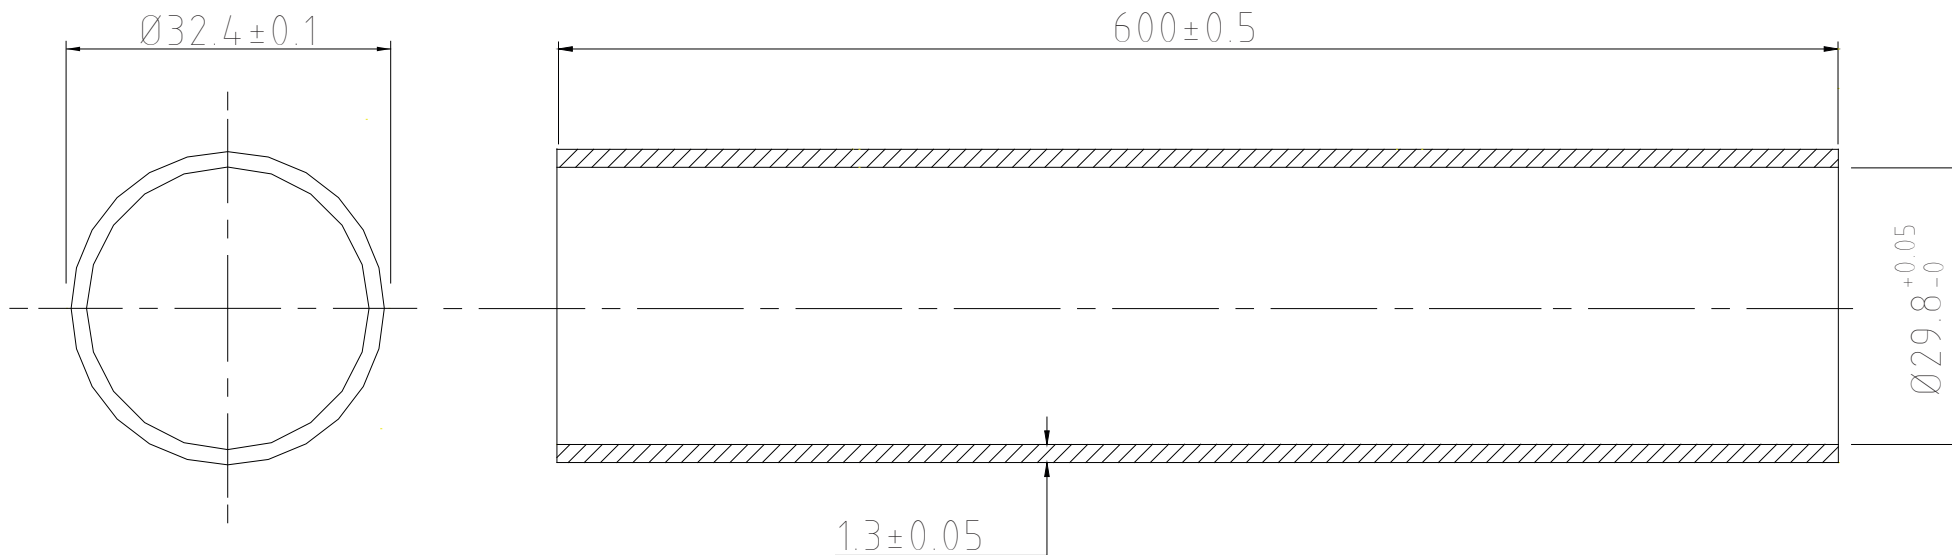

CYRH18600

| HEAD Tube | Zona Set | Release 07/09/2017*

**COMPATIBLE
HEADSETS**

*Tube specifications may be subject to change at any time without prior notice
please double check referring to updated catalogue on Columbus web site