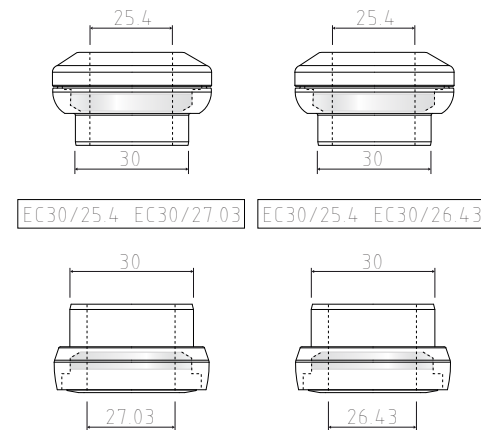

CYRH18600

| HEAD Tube | Zona Set | Release 07/09/2017*

**COMPATIBLE
HEADSETS**

*Tube specifications may be subject to change at any time without prior notice
please double check referring to updated catalogue on Columbus web site