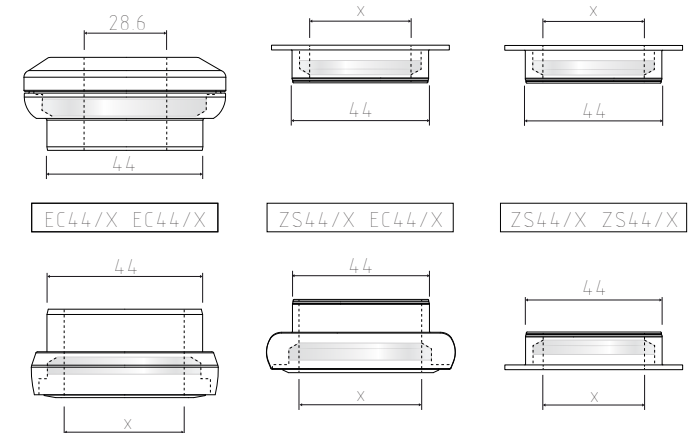

CYRG18600

| HEAD Tube | HSS Set | Release 20/07/2017*

**COMPATIBLE
HEADSETS**

*Tube specifications may be subject to change at any time without prior notice please double check referring to updated catalogue on Columbus web site