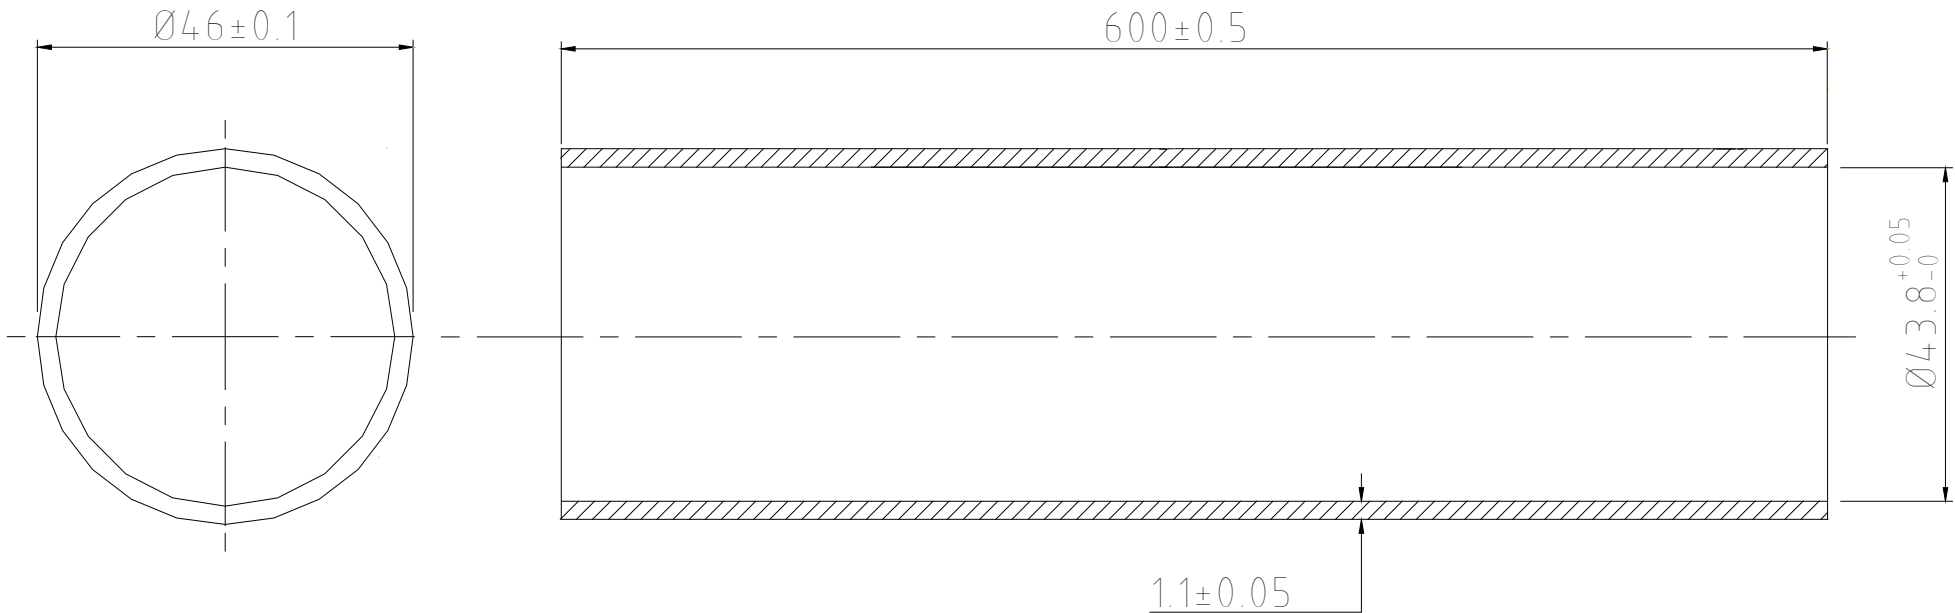

CYRG18600

| HEAD Tube | HSS Set | Release 20/07/2017*

**COMPATIBLE
HEADSETS**

*Tube specifications may be subject to change at any time without prior notice please double check referring to updated catalogue on Columbus web site