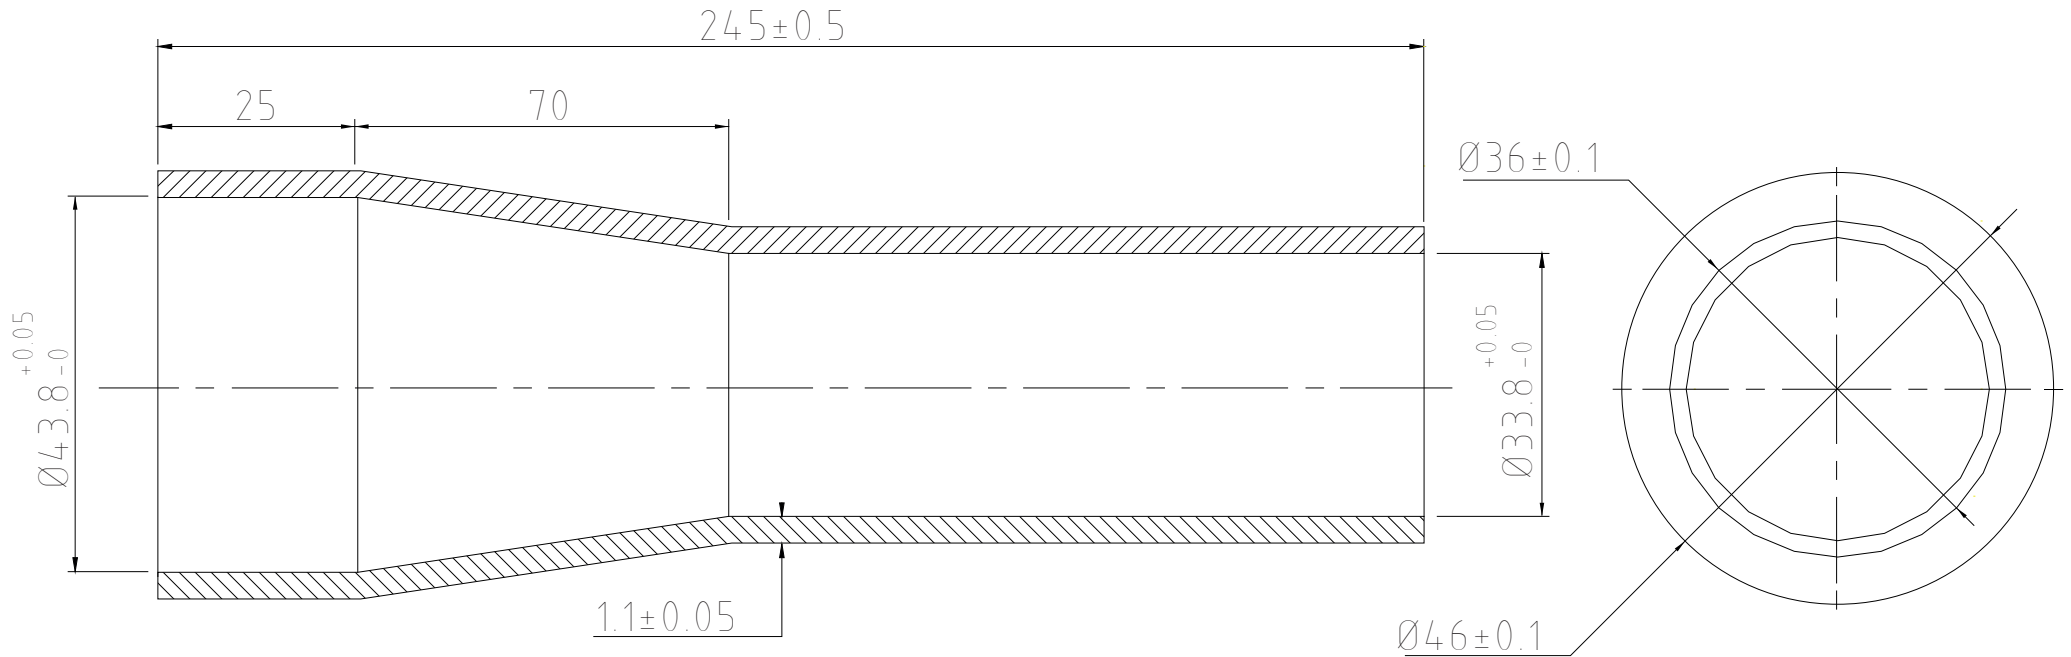

CYRG18245001

| HEAD Tube | HSS Set | Release 20/07/2017*

*Tube specifications may be subject to change at any time without prior notice please double check referring to updated catalogue on Columbus web site