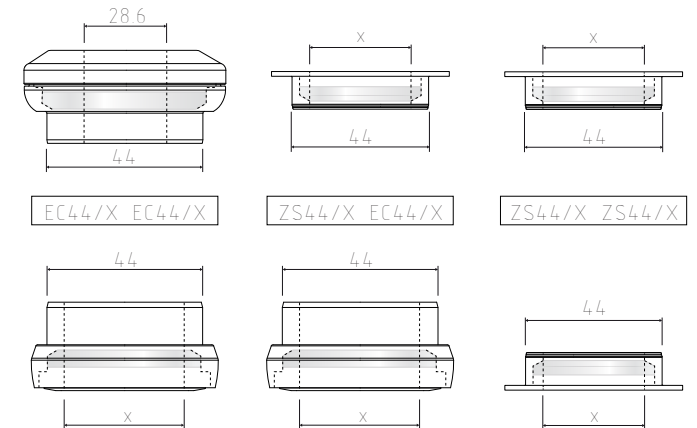

# CYRG18240

| HEAD Tube | HSS Set | Release 20/07/2017\*

\*Tube specifications may be subject to change at any time without prior notice please double check referring to updated catalogue on Columbus web site