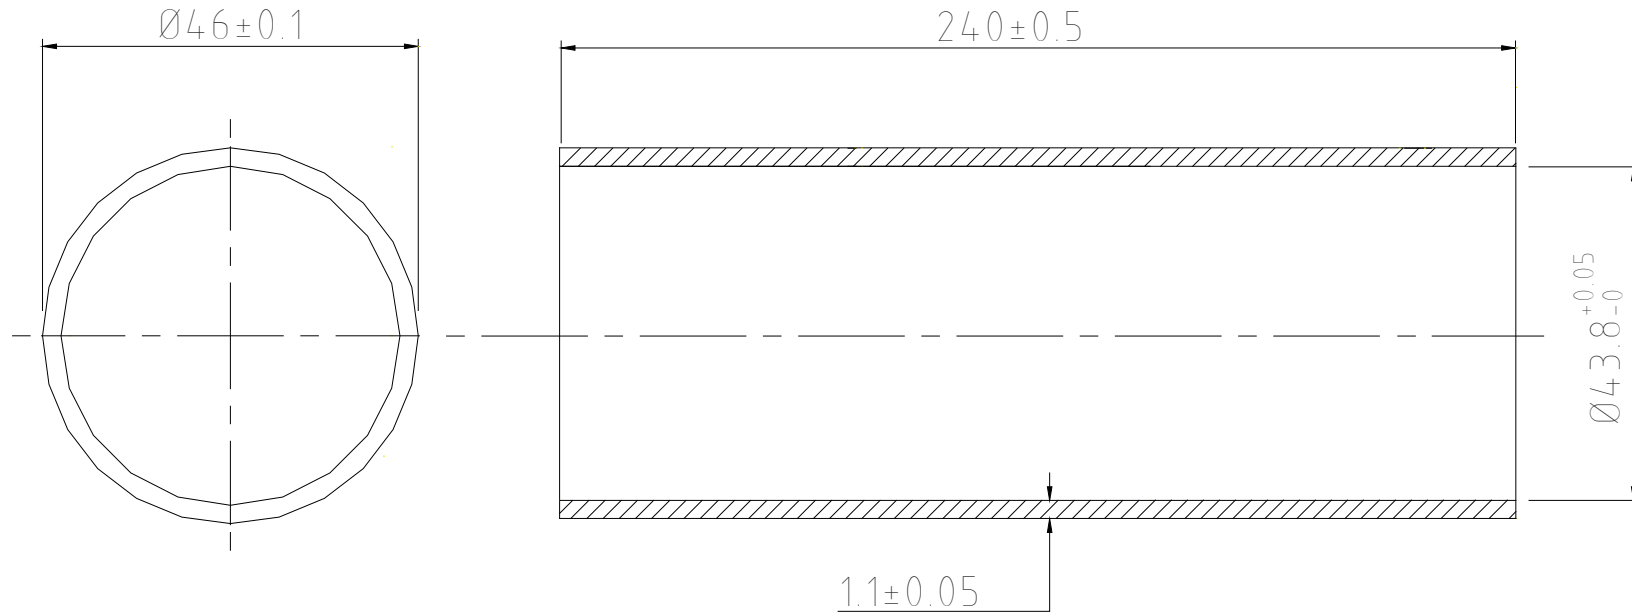

# CYRG18240

| HEAD Tube | HSS Set | Release 20/07/2017\*

\*Tube specifications may be subject to change at any time without prior notice please double check referring to updated catalogue on Columbus web site