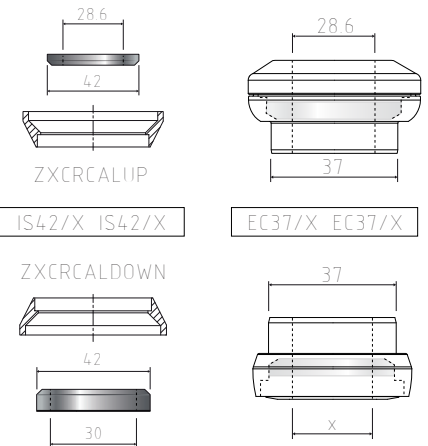

CYRA18240

| HEAD Tube | Spirit Set | Release 20/07/2017*

**COMPATIBLE
HEADSETS**

*Tube specifications may be subject to change at any time without prior notice
please double check referring to updated catalogue on Columbus web site