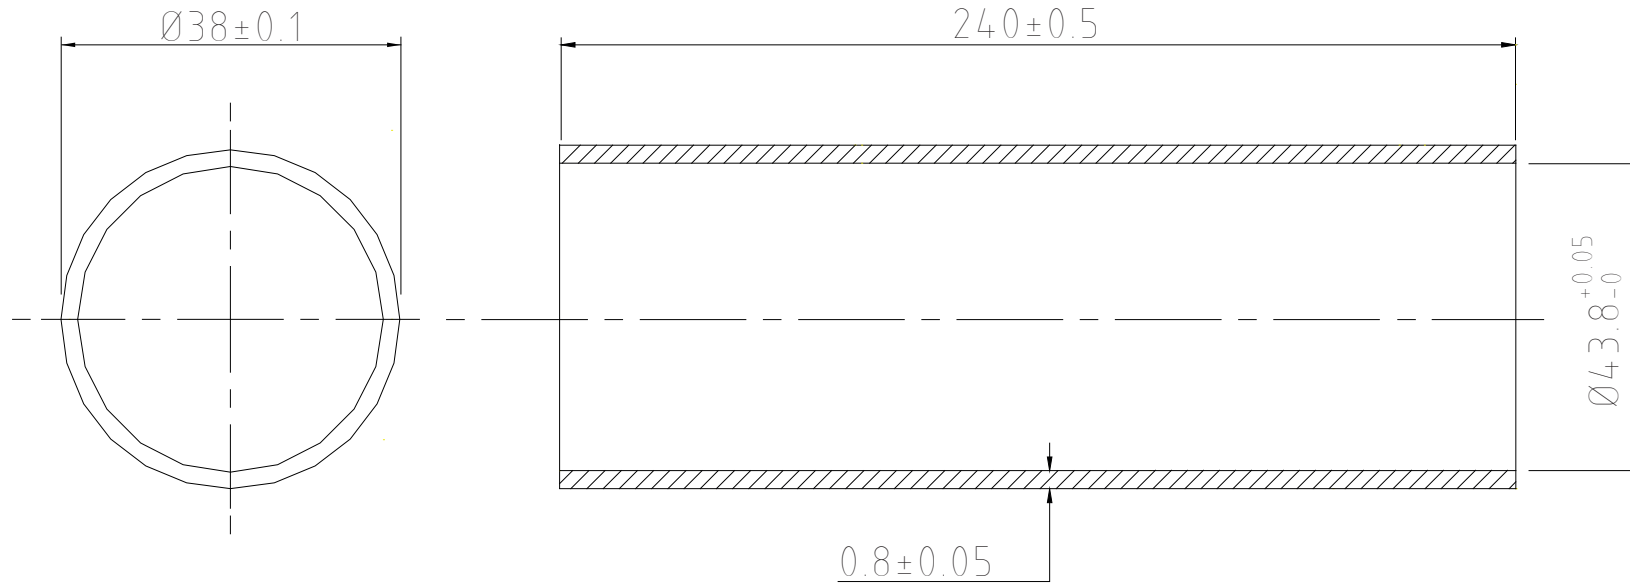

CYRA18240

| HEAD Tube | Spirit Set | Release 20/07/2017*

**COMPATIBLE
HEADSETS**

*Tube specifications may be subject to change at any time without prior notice
please double check referring to updated catalogue on Columbus web site