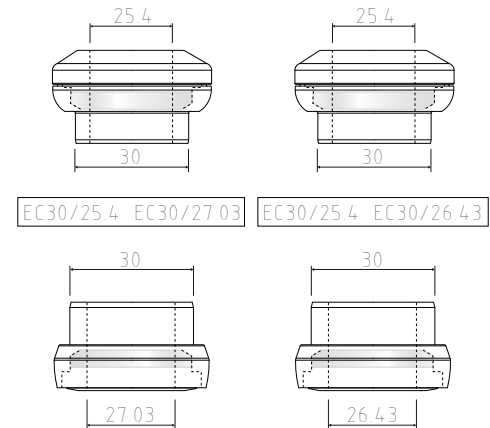

# CRMI18600

| HEAD Tube | Cromor Set | Release 07/09/2017\*

COMPATIBLE  
HEADSETS

\*Tube specifications may be subject to change at any time without prior notice  
please double check referring to updated catalogue on Columbus web site