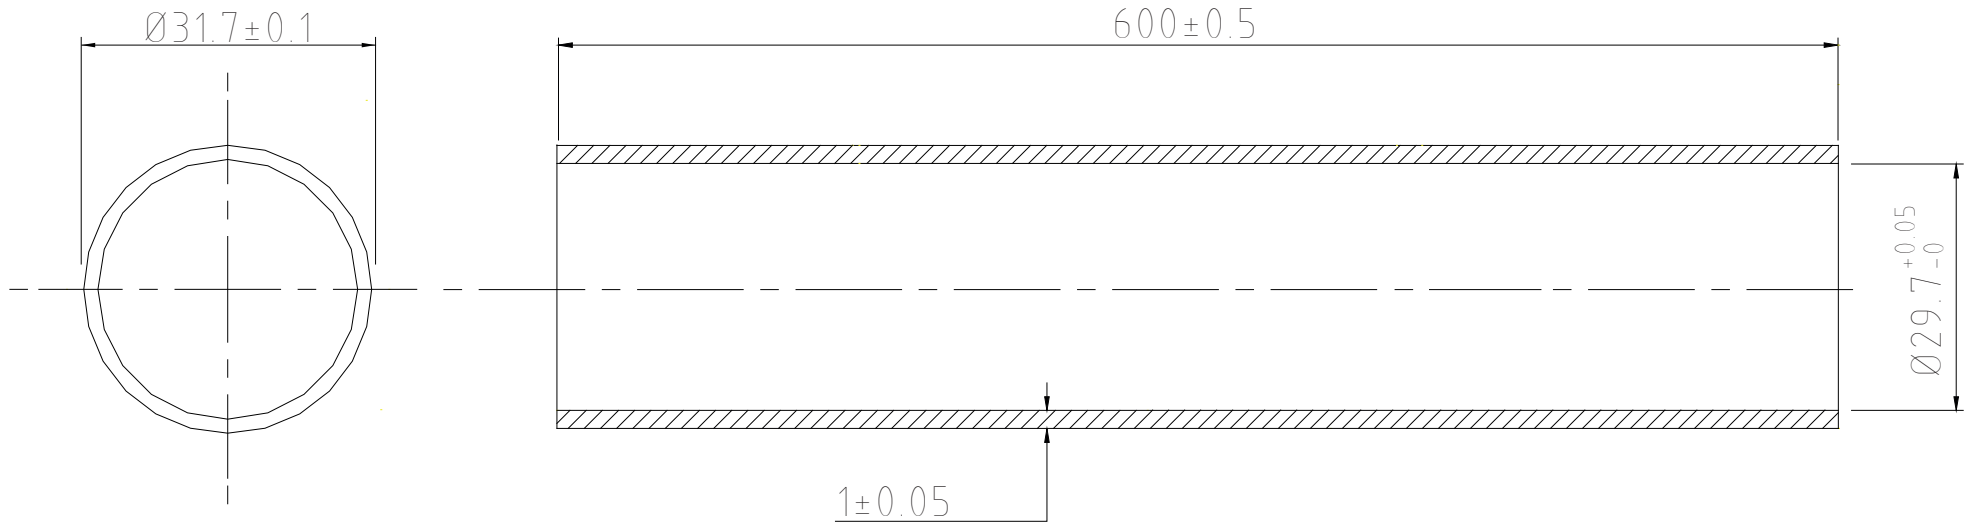

# CRMI18600

| HEAD Tube | Cromor Set | Release 07/09/2017\*

COMPATIBLE  
HEADSETS

\*Tube specifications may be subject to change at any time without prior notice  
please double check referring to updated catalogue on Columbus web site