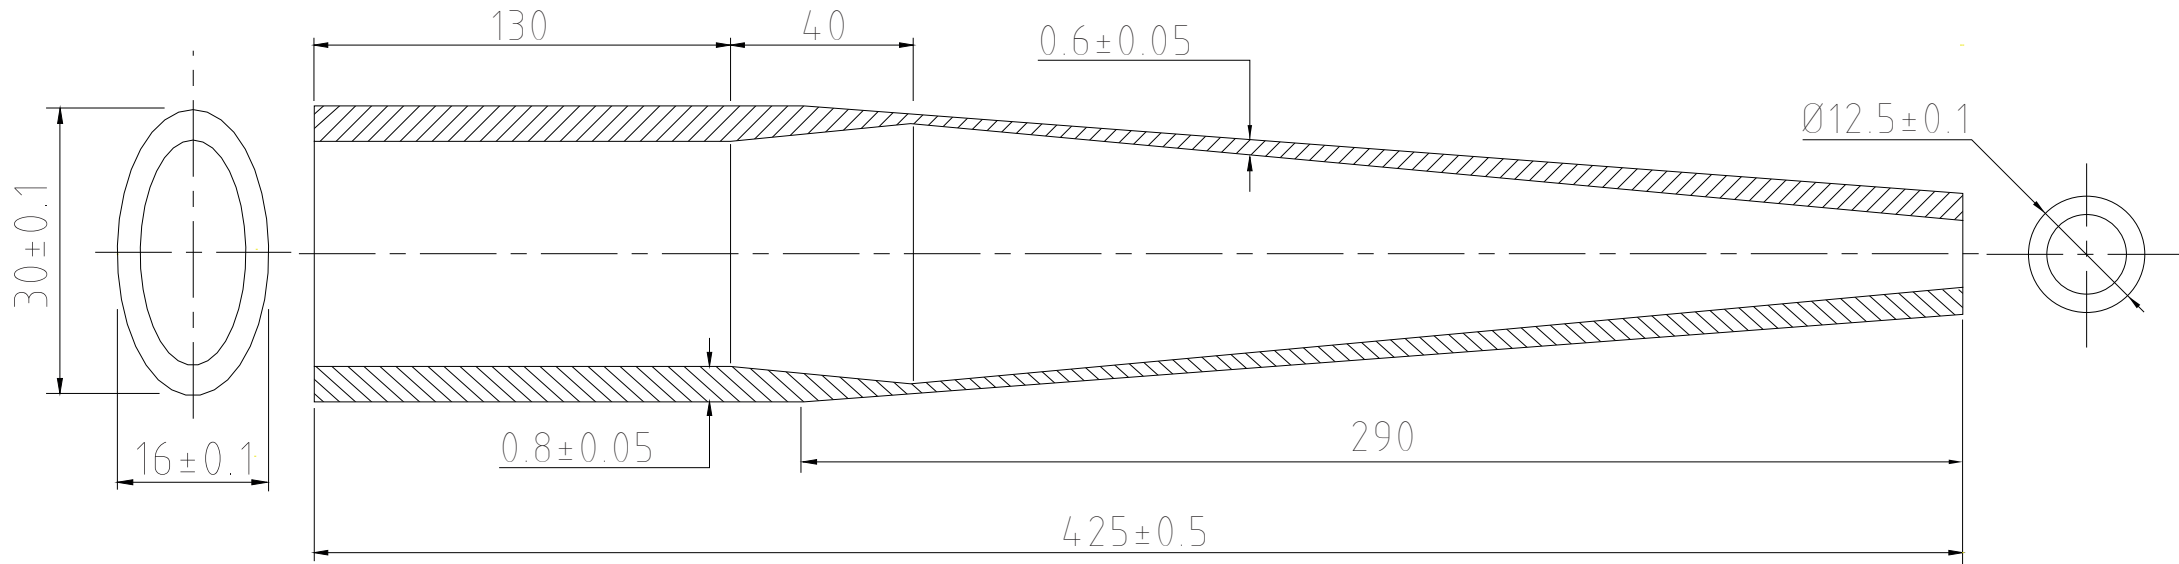

# ZON114OV425133CR

| Chain Stays | Zona Set | Release 20/07/2017\*

\*Tube specifications may be subject to change at any time without prior notice please double check referring to updated catalogue on Columbus web site

Not shorter  
than 30mm