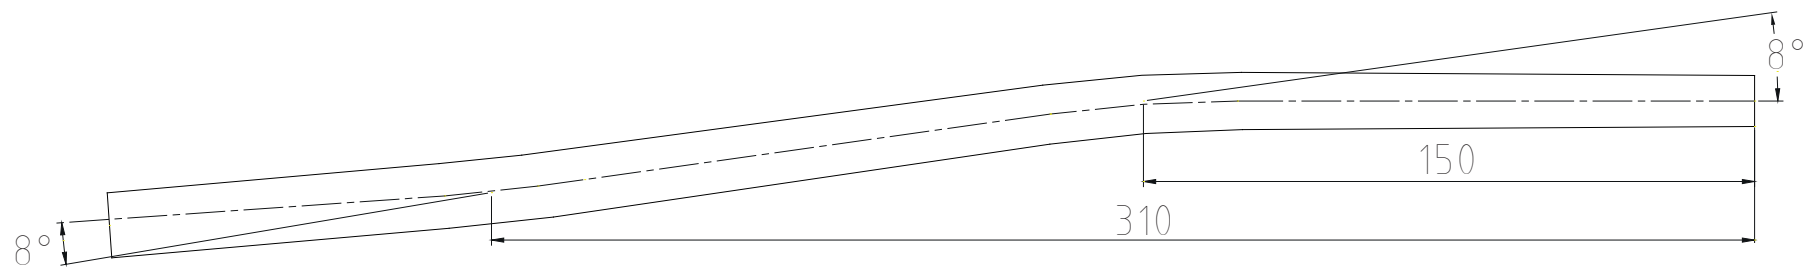

# ZON114OV425133CR

| Chain Stays | Zona Set | Release 20/07/2017\*

\*Tube specifications may be subject to change at any time without prior notice please double check referring to updated catalogue on Columbus web site

Not shorter  
than 30mm