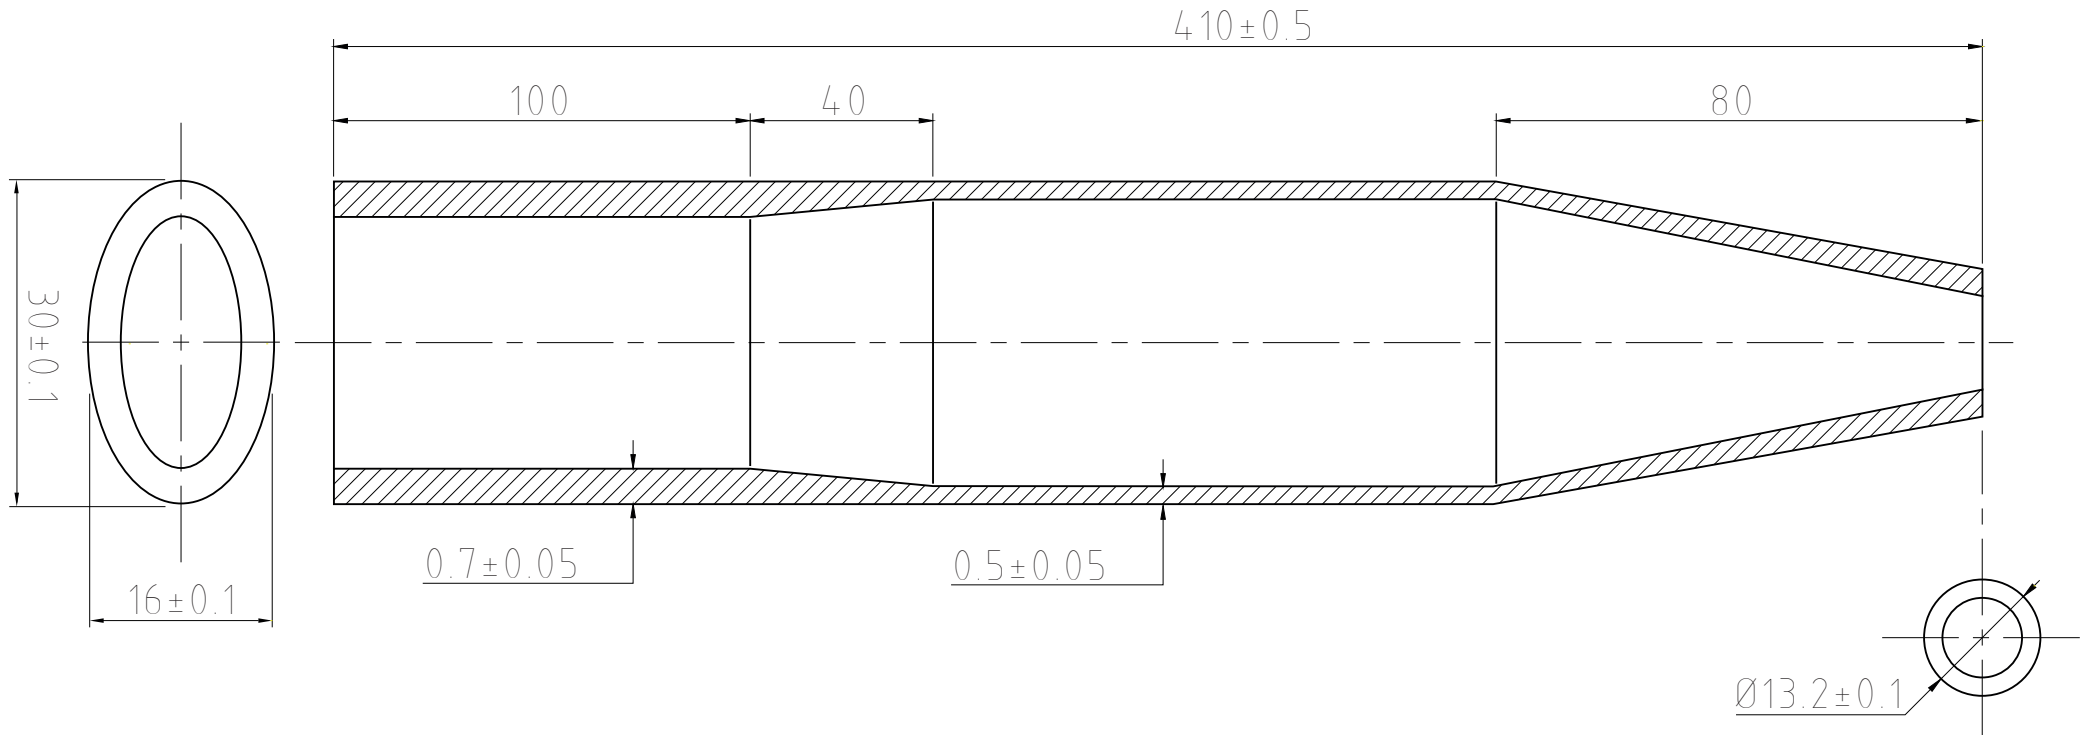

SLF114OV410

| Chain Stays | Life Set | Release 04/10/2017*

*Tube specifications may be subject to change at any time without prior notice please double check referring to updated catalogue on Columbus web site

Not shorter
than 30mm